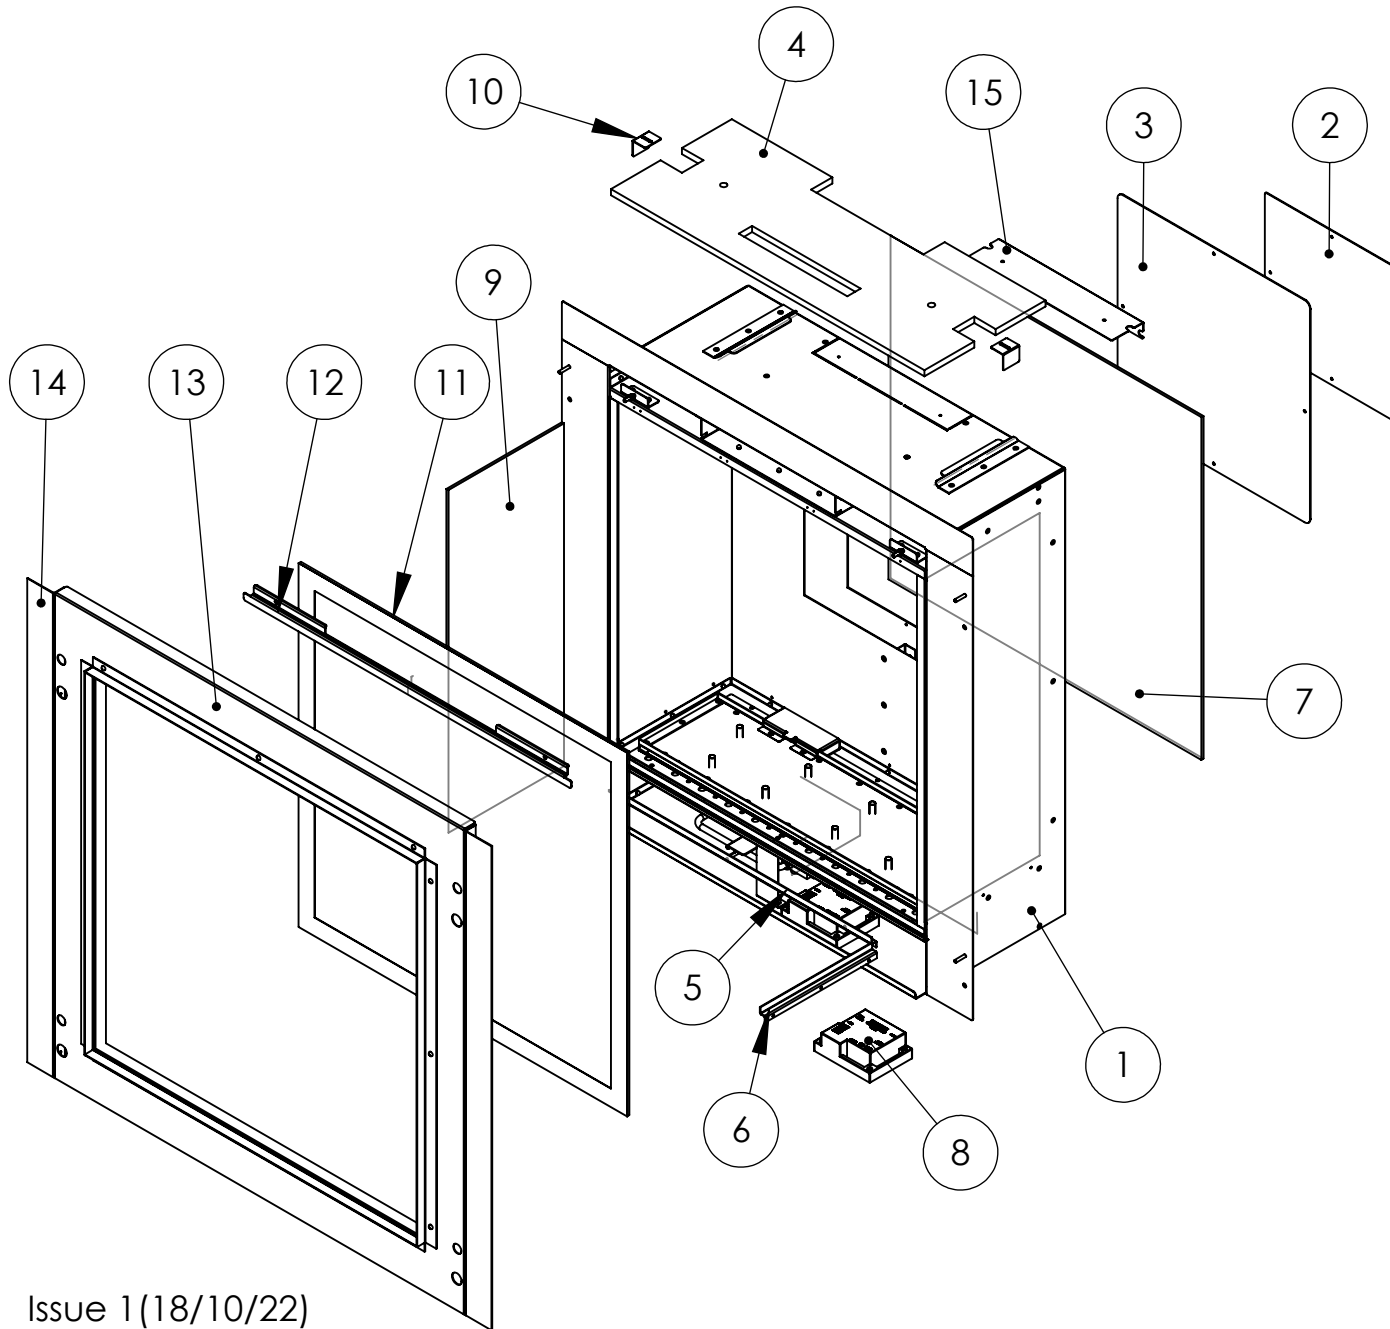

P5 CF Exploded Drawing

ITEM NO.	Description	Part NO	QTY.
1	620 HD Firebox	7964	1
2	outer Inspection Plate	7966	1
3	Inner Inspection Plate	6471	1
4	top liner	7978	1
5	Rear liner bracket	Glass Liner - 7993 / Ceramic liner 7982	1
6	Side Liner Bracket	Glass Liner - 7992 / Ceramic Liner 7983	2
7	Rear Liner	Glass: 7976 / Ceramic: 8078	1
8	EDB	8080	2
9	Side liner	Glass: 7977 / Ceramic: 8077	2
10	liner top fixing	7955	2
11	Glass Panel Assy	NR: 8940 / STANDARD: 7975	1
12	Glass Top Clamp	7967	1
13	Fireplace Flame	7968	1
14	Slip fixing bracket	7991	2
15	Restrictor Plate	5" - 8469 / 7" - 7965	1